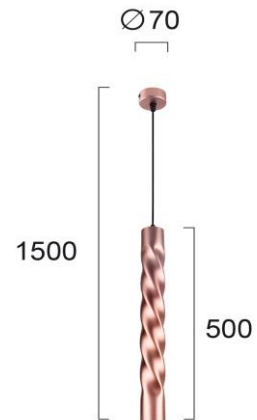

Product Datasheet

Code	4236501
Description	Pendant Light Copper Marley
Family	MARLEY
Type	PENDANT
Type of Lamp	GU10
Watt	MAX 30W
Volt	220-240 VAC
Hertz	50-60 Hz
Class	I
IP	IP20
Environment	INDOOR
Color	COPPER / BLACK
Material	PLATED STEEL
Length	D:70
Height	H:1500
Width	