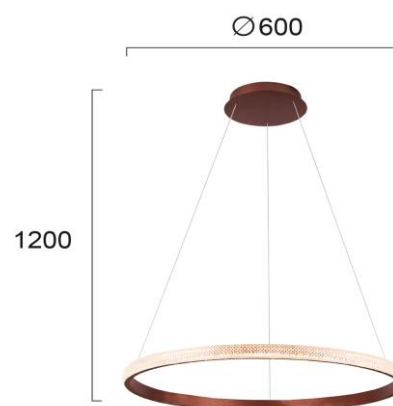

Product Datasheet

Code	4235900
Description	Pendant Lamp Sydney
Family	SYDNEY
Type	PENDANT
Type of Lamp	LED MODULE
Watt	42W
Volt	220-240 VAC
Hertz	50-60 Hz
Class	I
IP	IP20
Environment	INDOOR
Color	BRUSHED COFFEE
Material	ALUMINIUM
Length	D:600
Height	H:1200
Width	
Kelvin	3000K
Lumen	2436 Lm
Beam Angle	BEAM ANGLE 120*, CRI>80, UGR>20
Dimmable	NON-DIMMABLE