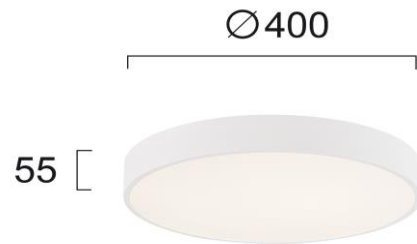

Product Datasheet

Code	4235400
Description	Ceiling Lamp White D400 Madison
Family	MADISON
Type	CEILING
Type of Lamp	LED MODULE
Watt	30W
Volt	220-240 VAC
Hertz	50-60 Hz
Class	I
IP	IP20
Environment	INDOOR
Color	SANDY WHITE
Material	ELECTROSTATIC PAINTED STEEL
Length	D:400
Height	H:55
Width	
Kelvin	3000K
Lumen	1860 Lm
Beam Angle	BEAM ANGLE 120*, CRI>80, UGR>20
Dimmable	NON-DIMMABLE