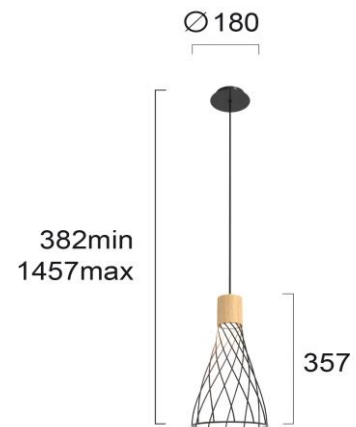

Product Datasheet

Code	4235201
Description	Pendant Light Black Hank
Family	HANK
Type	PENDANT
Type of Lamp	GU10
Watt	MAX 40W
Volt	220-240 VAC
Hertz	50-60 Hz
Class	I
IP	IP20
Environment	INDOOR
Color	BLACK
Material	ELECTROSTATIC PAINTED STEEL / WOOD
Length	D:180
Height	H:1457
Width	