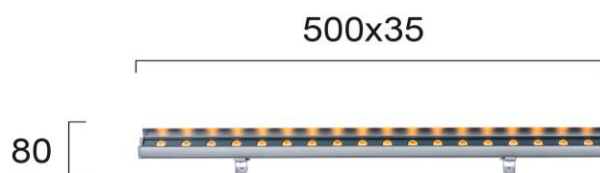

Product Datasheet

Code	4234800
Description	Wall Washer L:500 Trick
Family	TRICK
Type	VARIANT
Type of Lamp	LED MODULE
Watt	LED 12W
Volt	24 VDC
Hertz	50-60 Hz
Class	II
IP	IP66
Environment	OUTDOOR
Color	DARK GREY
Material	ELECTROSTATIC PAINTED ALUMINIUM
Length	L:500
Height	H:80
Width	W:35
Kelvin	3000K
Lumen	792 Lm
Beam Angle	BEAM ANGLE 15*, CRI>80
Dimmable	NON-DIMMABLE