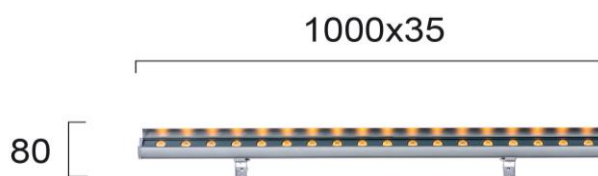

Product Datasheet

Code	4234700
Description	Wall Washer L:1000 Trick
Family	TRICK
Type	VARIANT
Type of Lamp	LED MODULE
Watt	LED 24W
Volt	24 VDC
Hertz	50-60 Hz
Class	II
IP	IP66
Environment	OUTDOOR
Color	DARK GREY
Material	ELECTROSTATIC PAINTED ALUMINIUM
Length	L:1000
Height	H:80
Width	W:35
Kelvin	3000K
Lumen	1585 Lm
Beam Angle	BEAM ANGLE 15*, CRI>80
Dimmable	NON-DIMMABLE