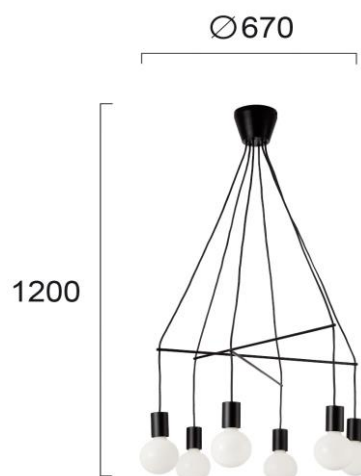

Product Datasheet

Code	4234000
Description	6/Lights Pendant Gloria
Family	GLORIA
Type	PENDANT
Type of Lamp	E27
Watt	6 x MAX 40W
Volt	220-240V
Hertz	50-60 Hz
Class	I
IP	IP20
Environment	INDOOR
Color	BLACK
Material	ELECTROSTATIC PAINTED STEEL
Length	D:670
Height	H:1200
Width	