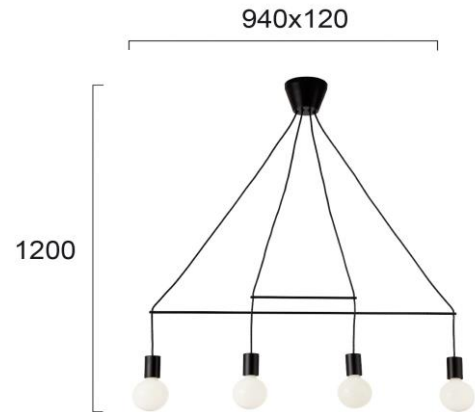

Product Datasheet

Code	4233900
Description	4/Lights Pendant Gloria
Family	ALLEN
Type	PENDANT
Type of Lamp	E27
Watt	4 x MAX 40W
Volt	220-240V
Hertz	50-60 Hz
Class	I
IP	IP20
Environment	INDOOR
Color	BLACK
Material	ELECTROSTATIC PAINTED STEEL
Length	L:940
Height	H:1200
Width	W:120