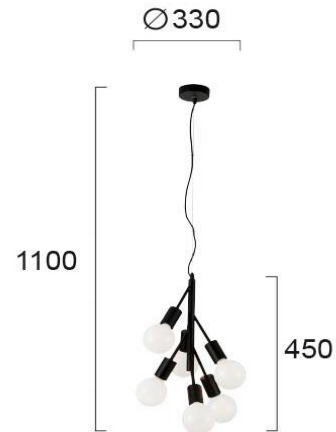

Product Datasheet

Code	4232601
Description	6/Lights Pendant Black Grape
Family	GRAPE
Type	PENDANT
Type of Lamp	E27
Watt	6 x MAX 40W
Volt	220-240V
Hertz	50-60 Hz
Class	I
IP	IP20
Environment	INDOOR
Color	BLACK
Material	ELECTROSTATIC PAINTED STEEL
Length	D:330
Height	H:1150
Width	