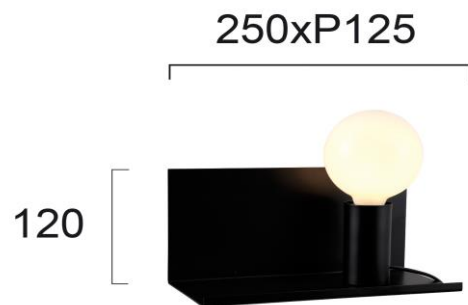

Product Datasheet

Code	4231901
Description	Wall Lamp Black Simi
Family	SIMI
Type	WALL LIGHTS
Type of Lamp	E27
Watt	MAX 40W
Volt	220-240V
Hertz	50-60 Hz
Class	II
IP	IP20
Environment	INDOOR
Color	BLACK
Material	ELECTROSTATIC PAINTED STEEL
Length	L:250
Height	H:120
Width	P:125