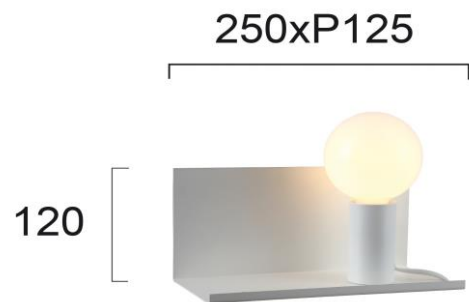

Product Datasheet

Code	4231900
Description	Wall Lamp White Simi
Family	SIMI
Type	WALL LIGHTS
Type of Lamp	E27
Watt	MAX 40W
Volt	220-240V
Hertz	50-60 Hz
Class	II
IP	IP20
Environment	INDOOR
Color	WHITE
Material	ELECTROSTATIC PAINTED STEEL
Length	L:250
Height	H:120
Width	P:125