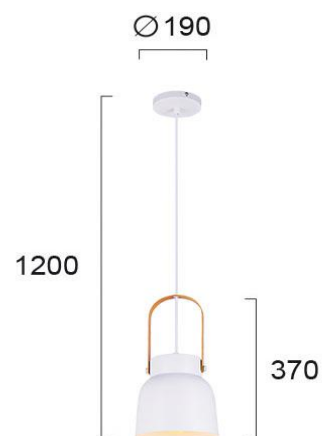

Product Datasheet

Code	4231500
Description	Pendant Lamp White Carla
Family	CARLA
Type	PENDANT
Type of Lamp	E27
Watt	MAX 40W
Volt	220-240V
Hertz	50-60 Hz
Class	I
IP	IP20
Environment	INDOOR
Color	WHITE
Material	ELECTROSTATIC PAINTED STEEL / WOOD
Length	D:190
Height	H:1200
Width	