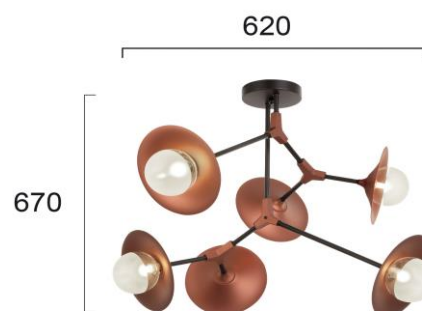

Product Datasheet

Code	4231100
Description	6/Lights Ceiling Lamp Olivia
Family	OLIVIA
Type	CEILING
Type of Lamp	G9
Watt	6 x MAX 25W
Volt	220-240V
Hertz	50-60 Hz
Class	I
IP	IP20
Environment	INDOOR
Color	BROWN / BLACK
Material	PLATED STEEL
Length	L:620
Height	H:670
Width	