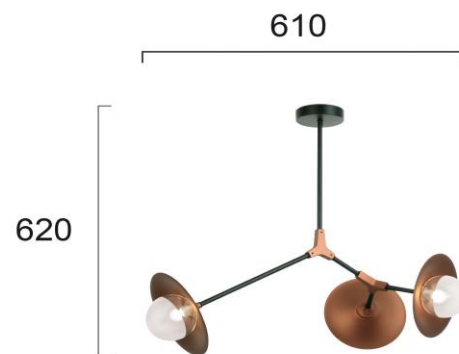

Product Datasheet

Code	4230900
Description	3/Lights Pendant Olivia
Family	OLIVIA
Type	PENDANT
Type of Lamp	G9
Watt	3 x MAX 25W
Volt	220-240V
Hertz	50-60 Hz
Class	I
IP	IP20
Environment	INDOOR
Color	BROWN / BLACK
Material	PLATED STEEL
Length	L:610
Height	H:620
Width	