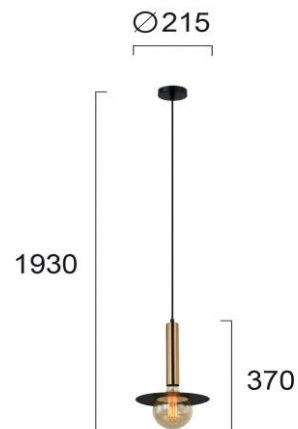

Product Datasheet

Code	4230501
Description	Pendant Lamp Gold Louis
Family	LOUIS
Type	PENDANT
Type of Lamp	E27
Watt	MAX 40W
Volt	220-240V
Hertz	50-60 Hz
Class	I
IP	IP20
Environment	INDOOR
Color	BLACK / GOLD
Material	PLATED STEEL
Length	D:215
Height	H:1930
Width	