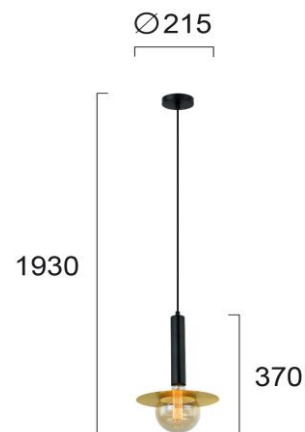

Product Datasheet

Code	4230500
Description	Pendant Lamp Black Louis
Family	LOUIS
Type	PENDANT
Type of Lamp	E27
Watt	MAX 40W
Volt	220-240V
Hertz	50-60 Hz
Class	I
IP	IP20
Environment	INDOOR
Color	BLACK / GOLD
Material	PLATED STEEL
Length	D:215
Height	H:1930
Width	