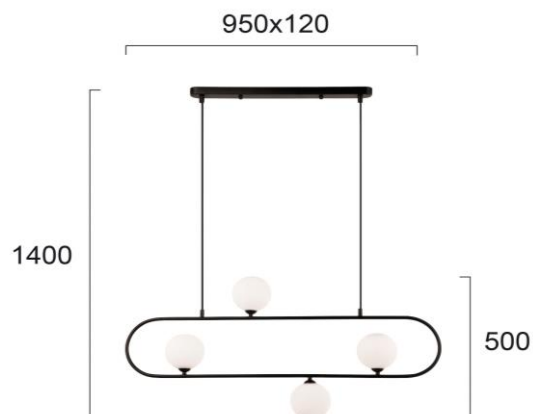

Product Datasheet

Code	4229800
Description	4/Lights Pendant Bar Fancy
Family	FANCY
Type	PENDANT
Type of Lamp	G9
Watt	4 x MAX 25W
Volt	220-240V
Hertz	50-60 Hz
Class	I
IP	IP20
Environment	INDOOR
Color	WHITE / BLACK
Material	ELECTROSTATIC PAINTED STEEL
Length	L:950
Height	H:1400
Width	P:120