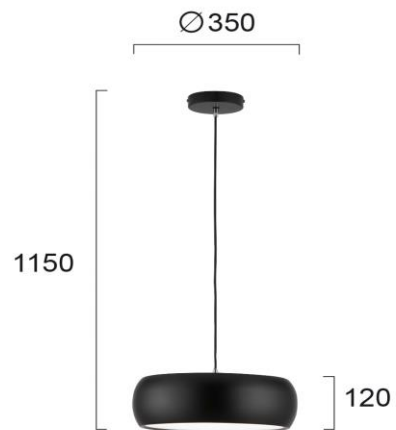

Product Datasheet

Code	4227601
Description	Pendant Lamp Black Sali
Family	SALI
Type	PENDANT
Type of Lamp	LED MODULE
Watt	24W
Volt	220-240 VAC
Hertz	50-60 Hz
Class	II
IP	IP20
Environment	INDOOR
Color	BLACK
Material	ELECTROSTATIC PAINTED STEEL
Length	D:350
Height	H:1150
Width	
Kelvin	3000K
Lumen	2400 Lm
Beam Angle	
Dimmable	NON-DIMMABLE