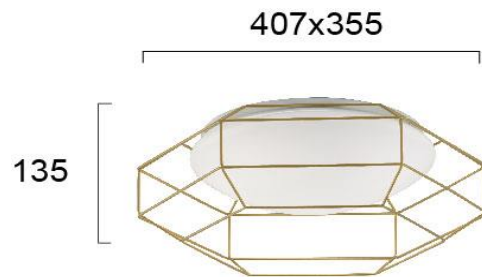

Product Datasheet

Code	4227401
Description	Ceiling Lamp Gold Monte
Family	MONTE
Type	CEILING
Type of Lamp	LED MODULE
Watt	12W
Volt	220-240V
Hertz	50-60 Hz
Class	II
IP	IP20
Environment	INDOOR
Color	WHITE / GOLD
Material	PC / ELECTROSTATIC PAINTED STEEL
Length	L:407
Height	H:135
Width	W:355
Kelvin	3000K
Lumen	960 Lm
Beam Angle	
Dimmable	NON