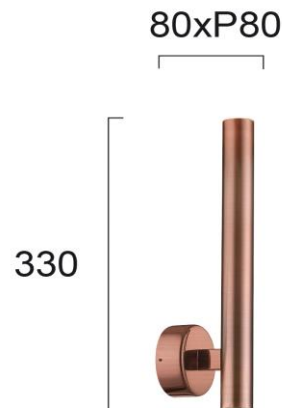

Product Datasheet

Code	4227302
Description	Wall Lamp Copper Elliot
Family	ELLIOT
Type	WALL LIGHTS
Type of Lamp	LED MODULE
Watt	10W
Volt	220-240V
Hertz	50-60 Hz
Class	I
IP	IP20
Environment	INDOOR
Color	COPPER
Material	PLATED STEEL
Length	D:80
Height	H:330
Width	P:80
Kelvin	3000K
Lumen	900 Lm
Beam Angle	BEAM ANGLE 140*
Dimmable	DIMMABLE