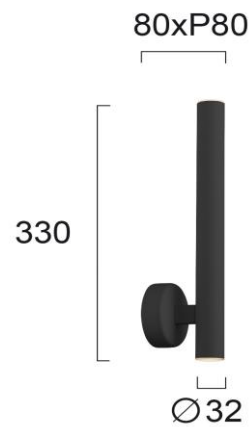

Product Datasheet

Code	4227300
Description	Wall Lamp Black Elliot
Family	ELLIOT
Type	WALL LIGHTS
Type of Lamp	LED MODULE
Watt	10W
Volt	220-240V
Hertz	50-60 Hz
Class	I
IP	IP20
Environment	INDOOR
Color	BLACK
Material	ELECTROSTATIC PAINTED STEEL
Length	D:80
Height	H:330
Width	P:80
Kelvin	3000K
Lumen	900 Lm
Beam Angle	BEAM ANGLE 140*
Dimmable	DIMMABLE