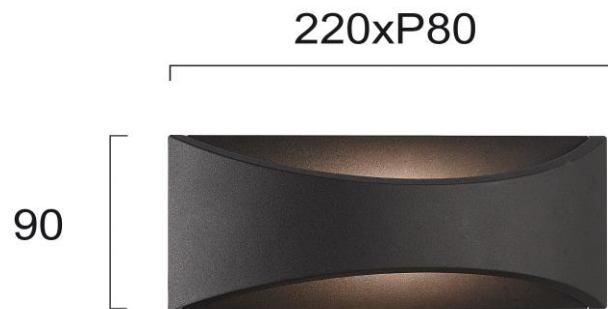

Product Datasheet

Code	4227200
Description	Wall Lamp Dark Grey Dokos
Family	DOKOS
Type	WALL LIGHTS
Type of Lamp	LED MODULE
Watt	LED 6W
Volt	220-240V
Hertz	50-60 Hz
Class	I
IP	IP54
Environment	OUTDOOR
Color	DARK GREY
Material	ALUMINIUM
Length	L:220
Height	H:90
Width	P:80
Kelvin	3000K
Lumen	375 Lm
Beam Angle	CRI>80
Dimmable	NON