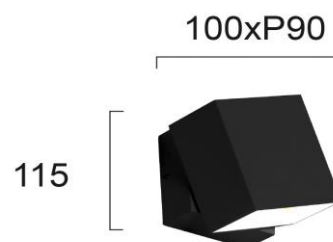

Product Datasheet

Code	4226300
Description	Wall Lamp Adjustable Quadro
Family	QUADRO
Type	WALL LIGHTS
Type of Lamp	LED MODULE
Watt	LED 6W
Volt	220-240V
Hertz	50-60 Hz
Class	I
IP	IP54
Environment	OUTDOOR
Color	BLACK
Material	ALUMINIUM
Length	L:100
Height	H:115
Width	P:90
Kelvin	3000K
Lumen	320 Lm
Beam Angle	BEAM ANGLE 90*, CRI>80
Dimmable	NON