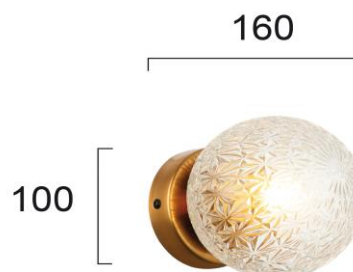

Product Datasheet

Code	4226100
Description	Wall Lamp Transparent Aspa
Family	ASPA
Type	WALL LIGHTS
Type of Lamp	G9
Watt	MAX 25W
Volt	220-240V
Hertz	50-60 Hz
Class	I
IP	IP20
Environment	INDOOR
Color	TRANSPARENT / COPPER
Material	GLASS / PLATED STEEL
Length	
Height	H:100
Width	P:160