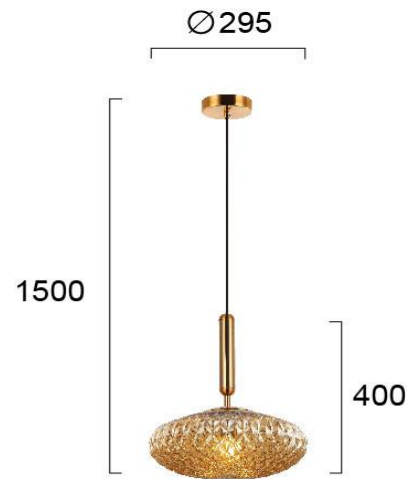

Product Datasheet

Code	4225601
Description	Pendant Lamp HOney Ester
Family	ESTER
Type	PENDANT
Type of Lamp	E27
Watt	MAX 40W
Volt	220-240V
Hertz	50-60 Hz
Class	I
IP	IP20
Environment	INDOOR
Color	AMBER / COPPER
Material	GLASS / PLATED STEEL
Length	D:300
Height	H:1500
Width	