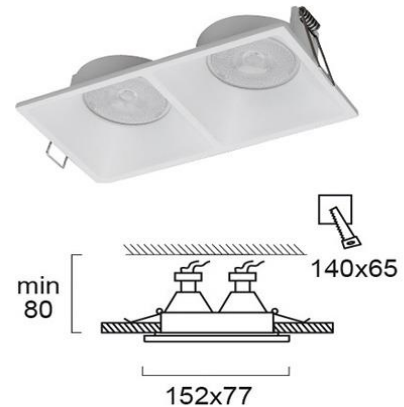

Product Datasheet

Code	4225100
Description	2/Lights Recessed Spot White Fino
Family	FINO
Type	SPOTLIGHTS
Type of Lamp	GU10
Watt	2 x MAX 35W
Volt	220-240V
Hertz	50-60 Hz
Class	II
IP	IP20
Environment	INDOOR
Color	WHITE
Material	ALUMINIUM
Length	L:152
Height	H:80
Width	W:77