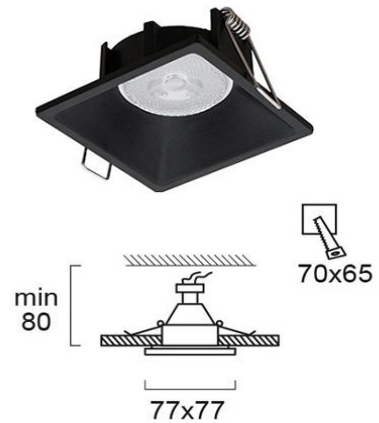

Product Datasheet

Code	4225001
Description	Recessed SpotLight Black Fino
Family	FINO
Type	SPOTLIGHTS
Type of Lamp	GU10
Watt	MAX 35W
Volt	220-240V
Hertz	50-60 Hz
Class	II
IP	IP20
Environment	INDOOR
Color	BLACK
Material	ALUMINIUM
Length	L:77
Height	H:80
Width	W:77