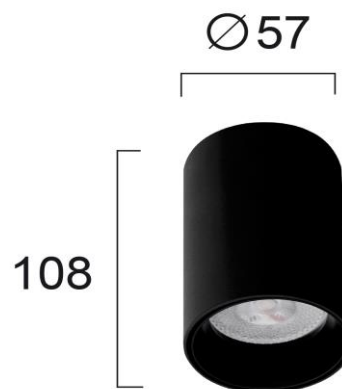

Product Datasheet

| | |
|---------------------|-------------------------------|
| Code | 4224901 |
| Description | Ceiling SpotLight Black Stage |
| Family | STAGE |
| Type | SPOTLIGHTS |
| Type of Lamp | GU10 |
| Watt | MAX 13W |
| Volt | 220-240V |
| Hertz | 50-60 Hz |
| Class | I |
| IP | IP20 |
| Environment | INDOOR |
| Color | BLACK |
| Material | ALUMINIUM |
| Length | D:57 |
| Height | H:108 |
| Width | |