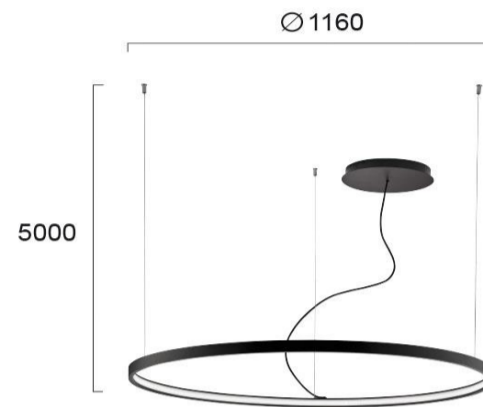

Product Datasheet

Code	4224400
Description	Pendant Light Black D:1160 Verdi
Family	VERDI
Type	PENDANT
Type of Lamp	LED module
Watt	69W
Volt	220-240 VAC
Hertz	50-60 Hz
Class	Class I
IP	IP20
Environment	Indoor
Color	BLACK
Material	ALUMINIUM / PC
Length	D:1160
Height	H:5000
Width	
Kelvin	3000K
Lumen	2957 Lm
Beam Angle	Beam Angle 120* / CRI 84 / UGR<28
Dimmable	Non-Dimmable