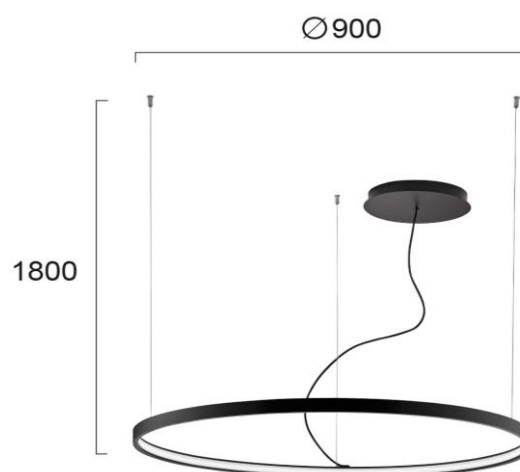

Product Datasheet

Code	4224300
Description	Pendant Lamp Black D:900 Verdi
Family	VERDI
Type	PENDANT
Type of Lamp	LED MODULE
Watt	54W
Volt	220-240 VAC
Hertz	50-60 Hz
Class	I
IP	IP20
Environment	INDOOR
Color	BLACK
Material	ALUMINIUM
Length	D:900
Height	H:1800
Width	
Kelvin	3000K
Lumen	3600 Lm
Beam Angle	CRI>80
Dimmable	NON-DIMMABLE