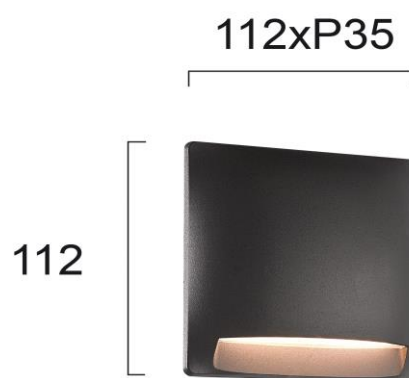

Product Datasheet

Code	4223901
Description	Wall Lamp Dark Grey Mode
Family	MODE
Type	WALL LIGHTS
Type of Lamp	LED MODULE
Watt	LED 3W
Volt	220-240V
Hertz	50-60 Hz
Class	I
IP	IP65
Environment	OUTDOOR
Color	DARK GREY
Material	ALUMINIUM
Length	L:112
Height	H:112
Width	P:35
Kelvin	3000K
Lumen	209 Lm
Beam Angle	BEAM ANGLE 77*
Dimmable	NON-DIMMABLE