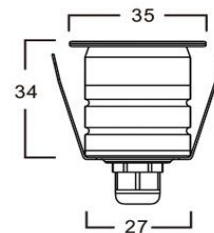

Product Datasheet

Code	4223100
Description	Recessed Wall Lamp White Royal
Family	ROYAL
Type	WALL LIGHTS
Type of Lamp	LED MODULE
Watt	LED 1W
Volt	24 VDC
Hertz	50-60 Hz
Class	III
IP	IP67
Environment	OUTDOOR
Color	WHITE
Material	ALUMINIUM
Length	D:35
Height	H:34
Width	
Kelvin	3000K
Lumen	95 Lm
Beam Angle	CRI>80
Dimmable	NON-DIMMABLE