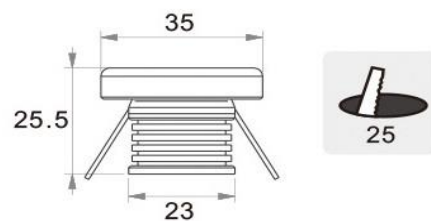

## Product Datasheet

|                     |                                 |
|---------------------|---------------------------------|
| <b>Code</b>         | 4223000                         |
| <b>Description</b>  | Recessed Wall Lamp Royal 12 VDC |
| <b>Family</b>       | ROYAL                           |
| <b>Type</b>         | WALL LIGHTS                     |
| <b>Type of Lamp</b> | LED MODULE                      |
| <b>Watt</b>         | LED 1W                          |
| <b>Volt</b>         | 12 VDC                          |
| <b>Hertz</b>        | 50-60 Hz                        |
| <b>Class</b>        | III                             |
| <b>IP</b>           | IP65                            |
| <b>Environment</b>  | OUTDOOR                         |
| <b>Color</b>        | WHITE                           |
| <b>Material</b>     | ALUMINIUM                       |
| <b>Length</b>       | D:35                            |
| <b>Height</b>       | H:25.5                          |
| <b>Width</b>        |                                 |
| <b>Kelvin</b>       | 3000K                           |
| <b>Lumen</b>        | 87 Lm                           |
| <b>Beam Angle</b>   | BEAM ANGLE 180*                 |
| <b>Dimmable</b>     | NON                             |