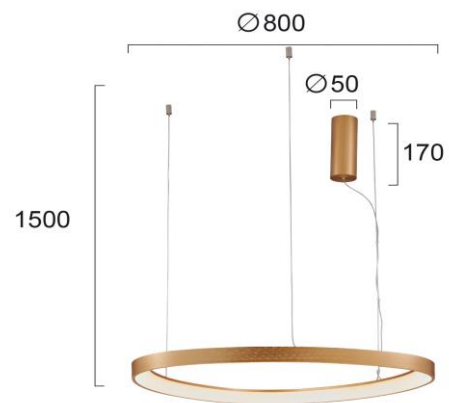

Product Datasheet

Code	4222900
Description	Pendant Lamp D:800 Loop
Family	LOOP
Type	PENDANT
Type of Lamp	LED MODULE
Watt	60W
Volt	220-240V
Hertz	50-60 Hz
Class	I
IP	IP20
Environment	INDOOR
Color	GOLD
Material	ALUMINIUM
Length	D:850
Height	H:1500
Width	
Kelvin	3000K
Lumen	3300 Lm
Beam Angle	BEAM ANGLE 120*
Dimmable	NON