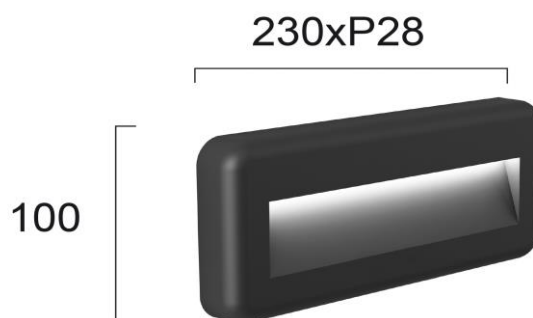

Product Datasheet

Code	4222600
Description	Wall Lamp 230X100 Norma
Family	NORMA
Type	WALL LIGHTS
Type of Lamp	LED MODULE
Watt	LED 4W
Volt	220-240V
Hertz	50-60 Hz
Class	II
IP	IP65
Environment	OUTDOOR
Color	DARK GREY
Material	ABS
Length	L:230
Height	H:100
Width	P:28
Kelvin	3000K
Lumen	280 Lm
Beam Angle	BEAM ANGLE 120*
Dimmable	NON