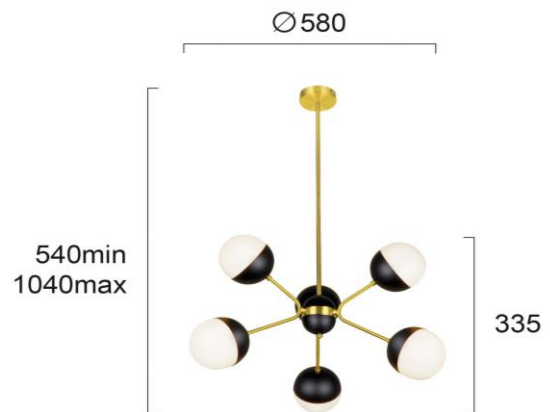

Product Datasheet

Code	4221900
Description	6/Lights Pendant Lamp Orbit
Family	ORBIT
Type	PENDANT
Type of Lamp	G9
Watt	6 x MAX 40W
Volt	220-240V
Hertz	50-60 Hz
Class	I
IP	IP20
Environment	INDOOR
Color	WHITE / BLACK / GOLD
Material	PLATED STEEL
Length	D:580
Height	H:540-1040 MAX
Width	