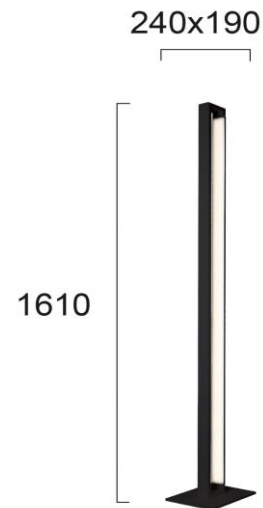

Product Datasheet

Code	4220800
Description	Floor Lamp Tiffany
Family	TIFFANY
Type	FLOOR
Type of Lamp	LED MODULE
Watt	27W
Volt	220-240V
Hertz	50-60 Hz
Class	II
IP	IP20
Environment	INDOOR
Color	BLACK
Material	ALUMINIUM
Length	L:240
Height	H:1610
Width	W:190
Kelvin	3000K
Lumen	1880 Lm
Beam Angle	BEAM ANGLE 120*
Dimmable	NON-DIMMABLE