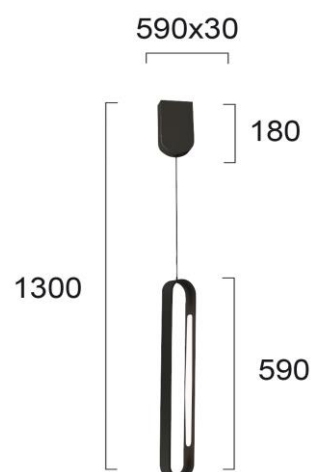

Product Datasheet

Code	4220601
Description	Pendant Lamp Black Pixie
Family	PIXIE
Type	PENDANT
Type of Lamp	LED MODULE
Watt	20W
Volt	220-240V
Hertz	50-60 Hz
Class	I
IP	IP20
Environment	INDOOR
Color	BLACK
Material	ALUMINIUM
Length	L:590
Height	H:2000
Width	W:30
Kelvin	3000K
Lumen	1300 Lm
Beam Angle	BEAM ANGLE 120*
Dimmable	NON