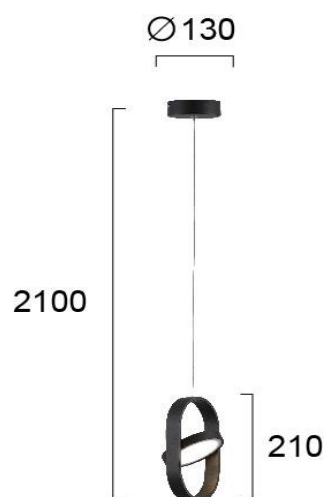

Product Datasheet

Code	4220301
Description	Pendant Lamp Black Rena
Family	RENA
Type	PENDANT
Type of Lamp	LED MODULE
Watt	6W
Volt	220-240V
Hertz	50-60 Hz
Class	
IP	IP20
Environment	INDOOR
Color	BLACK
Material	ALUMINIUM
Length	D:130
Height	H:1500
Width	
Kelvin	3000K
Lumen	420 Lm
Beam Angle	BEAM ANGLE 120*
Dimmable	NON