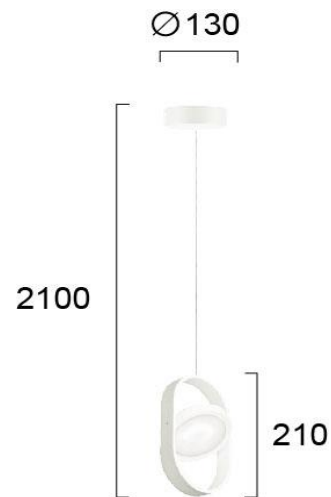

Product Datasheet

Code	4220300
Description	Pendant Lamp White Rena
Family	RENA
Type	PENDANT
Type of Lamp	LED MODULE
Watt	6W
Volt	220-240V
Hertz	50-60 Hz
Class	
IP	IP20
Environment	INDOOR
Color	WHITE
Material	ALUMINIUM
Length	D:130
Height	H:1500
Width	
Kelvin	3000K
Lumen	420 Lm
Beam Angle	BEAM ANGLE 120*
Dimmable	NON