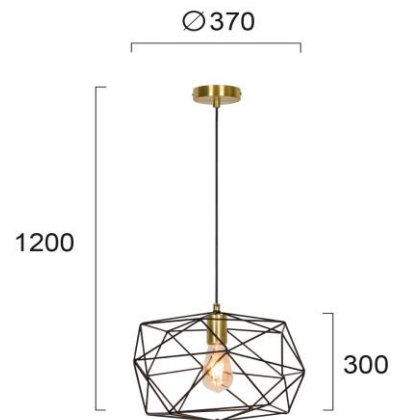

Product Datasheet

Code	4217800
Description	Pendant Lamp Komodo
Family	KOMODO
Type	PENDANT
Type of Lamp	E27
Watt	MAX 70W
Volt	220-240V
Hertz	50-60 Hz
Class	II
IP	IP20
Environment	INDOOR
Color	BLACK / OXYDE
Material	ELECTROSTATIC PAINTED STEEL
Length	D:370
Height	H:1200
Width	