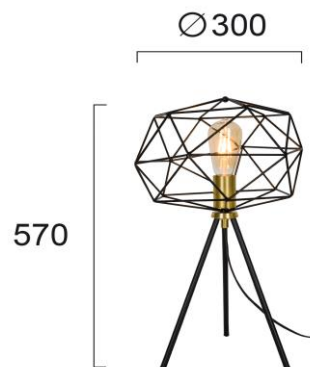

Product Datasheet

Code	4217700
Description	Table Lamp Komodo
Family	KOMODO
Type	TABLE LAMPS
Type of Lamp	E27
Watt	MAX 40W
Volt	220-240V
Hertz	50-60 Hz
Class	II
IP	IP20
Environment	INDOOR
Color	BLACK / OXYDE
Material	ELECTROSTATIC PAINTED STEEL
Length	D:300
Height	H:570
Width	