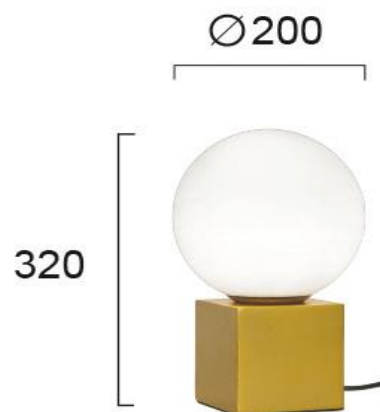

Product Datasheet

Code	4217401
Description	Table Lamp Gold Lin
Family	LIN
Type	TABLE LAMPS
Type of Lamp	E27
Watt	MAX 40W
Volt	220-240V
Hertz	50-60 Hz
Class	II
IP	IP20
Environment	INDOOR
Color	GOLD
Material	GLASS / ELECTROSTATIC PAINTED STEEL
Length	D:200
Height	H:320
Width	