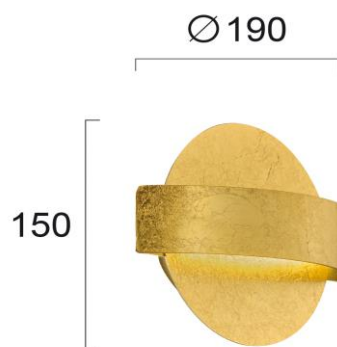

Product Datasheet

Code	4217000
Description	Wall Lamp Koben
Family	KOBEN
Type	WALL LIGHTS
Type of Lamp	LED MODULE
Watt	5W
Volt	220-240V
Hertz	50-60 Hz
Class	I
IP	IP20
Environment	INDOOR
Color	GOLD
Material	ELECTROSTATIC PAINTED STEEL
Length	D:190
Height	H:150
Width	
Kelvin	3000K
Lumen	235 Lm
Beam Angle	
Dimmable	NON-DIMMABLE