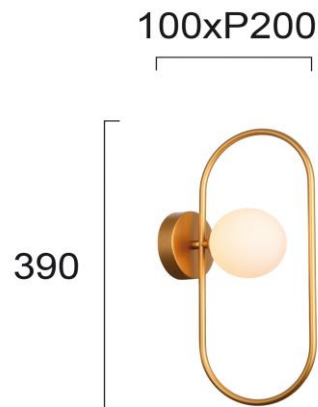

Product Datasheet

Code	4208901
Description	Wall Lamp Gold Fancy
Family	FANCY
Type	WALL LIGHTS
Type of Lamp	G9
Watt	MAX 25W
Volt	220-240 VAC
Hertz	50-60 Hz
Class	I
IP	IP20
Environment	INDOOR
Color	WHITE / GOLD MATT
Material	GLASS / PLATED STEEL
Length	L:100
Height	H:390
Width	P:200