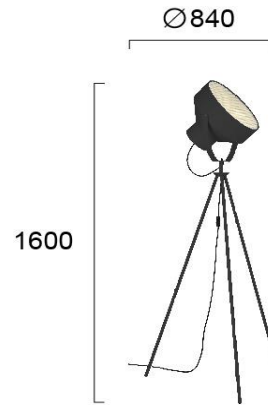

Product Datasheet

Code	4196401
Description	Floor Lamp Balzac
Family	BALZAC
Type	FLOOR
Type of Lamp	E27
Watt	1 x MAX 60W
Volt	220-240 VAC
Hertz	50-60 Hz
Class	II
IP	IP20
Environment	Indoor
Color	BLACK
Material	ACRYLIC / ELECTROSTATIC PAINTED STEEL
Length	D:840
Height	H:1600
Width	