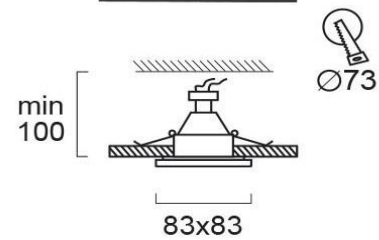

Product Datasheet

Code	4183001
Description	Reseced Spot Black Square Rob
Family	ROB
Type	SPOTLIGHTS
Type of Lamp	GU10
Watt	1xMax 50W
Volt	220-240 VAC
Hertz	50-60 Hz
Class	Class I
IP	IP20
Environment	Indoor
Color	BLACK
Material	ALUMINIUM
Length	L:83
Height	H:100 MIN
Width	W:83