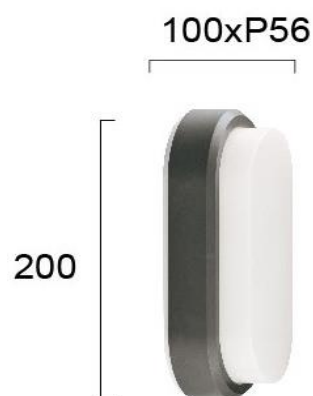

Product Datasheet

Code	4171601
Description	Outdoor Wall Lamp Dark Grey Leros Plus
Family	LEROS PLUS
Type	WALL LIGHTS
Type of Lamp	LED MODULE
Watt	LED 7W
Volt	220-240 VAC
Hertz	50-60 Hz
Class	II
IP	IP54
Environment	Outdoor
Color	WHITE / DARK GREY
Material	PC
Length	L:100
Height	H:200
Width	P:56
Kelvin	3000K
Lumen	500 Lm
Beam Angle	
Dimmable	NON-DIMMABLE