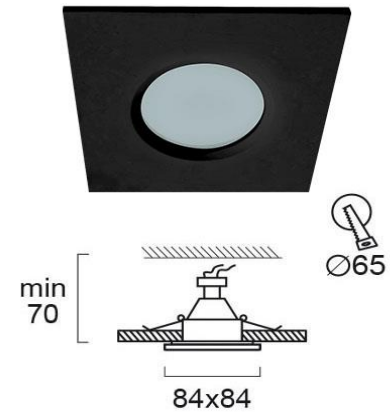

Product Datasheet

Code	4151501
Description	Recessed Spot Black Square Viki
Family	VIKI
Type	SPOTLIGHTS
Type of Lamp	GU10 / GU5.3 (MR16)
Watt	MAX 50W
Volt	230V / 12V
Hertz	50-60 Hz
Class	I
IP	IP20/IP44
Environment	INDOOR
Color	BLACK
Material	ALUMINIUM
Length	L:84
Height	H:70 MIN
Width	W:84