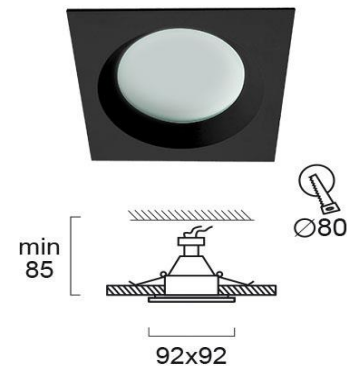

Product Datasheet

Code	4151301
Description	Recessed Spot Black Square Yan
Family	YAN
Type	SPOTLIGHTS
Type of Lamp	GU10 / GU5.3 (MR16)
Watt	MAX 50W
Volt	230V / 12V
Hertz	50-60 Hz
Class	I
IP	IP20 / IP44
Environment	Indoor
Color	BLACK
Material	ALUMINIUM
Length	L:92
Height	H:85 MIN
Width	W:92